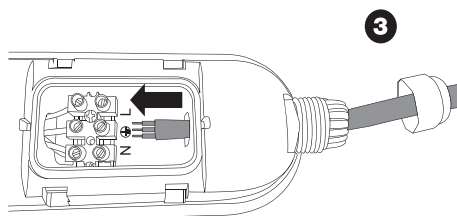

FARO 600/1200/1500

VALAISIN | ARMATUR | LUMINAIRE

-o 3x1,5mm² 220-240 V ~ 50/60 Hz

1

L A

4118726	FARO 600	260	30/40
4118727	FARO 1200	850	30/40
4118728	FARO 1500	1120	30/40

2

3