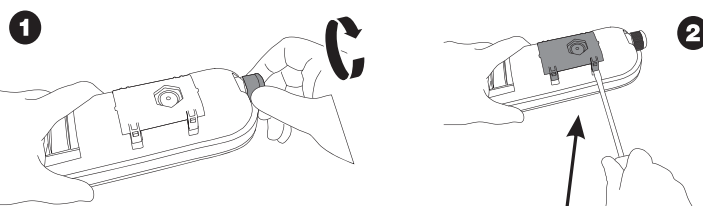

FARO 600/1200/1500

VALAISIN | ARMATUR | LUMINAIRE

-o 3x1,5mm² 220-240 V ~ 50/60 Hz

1

L A

4118726	FARO 600	260	30/40
4118727	FARO 1200	850	30/40
4118728	FARO 1500	1120	30/40

2

3